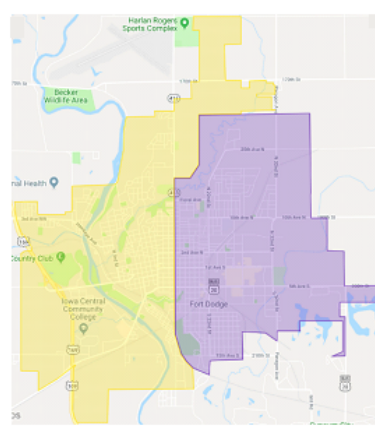

July							August							September							October							November							December							
Su	Mo	Tu	We	Th	Fr	Sa	Su	Mo	Tu	We	Th	Fr	Sa	Su	Mo	Tu	We	Th	Fr	Sa	Su	Mo	Tu	We	Th	Fr	Sa	Su	Mo	Tu	We	Th	Fr	Sa	Su	Mo	Tu	We	Th	Fr	Sa	
						1			1	2	3	4	5						1	2	1	2	3	4	5	6	7				1	2	3	4							1	2
2	3	4	5	6	7	8	6	7	8	9	10	11	12	3	4	5	6	7	8	9	8	9	10	11	12	13	14	5	6	7	8	9	10	11	3	4	5	6	7	8	9	
9	10	11	12	13	14	15	13	14	15	16	17	18	19	10	11	12	13	14	15	16	15	16	17	18	19	20	21	12	13	14	15	16	17	18	10	11	12	13	14	15	16	
16	17	18	19	20	21	22	20	21	22	23	24	25	26	17	18	19	20	21	22	23	22	23	24	25	26	27	28	19	20	21	22	23	24	25	17	18	19	20	21	22	23	
23	24	25	26	27	28	29	27	28	29	30	31	24	25	26	27	28	29	30	29	30	31	26	27	28	29	30	24	25	26	27	28	29	30	24	25	26	27	28	29	30		
30	31																									26	27	28	29	30	31											

Place carts curbside prior to 6:00 am on your scheduled pick up day, but not before 5:00 pm the day before scheduled pick up.

GARBAGE COLLECTION ROUTES

- MONDAY**
North of 2nd Ave N & East of 15th St. Also includes 17-127 N 32nd St and 3417 & 3439 5th Ave S
- TUESDAY**
Everything south of Central Ave on the west side of 15th St and south of 2nd Ave N on the east side of 15th St
- THURSDAY**
North of Central Ave and West of 15th St including Orchard Glen, Rolling Hills and 170th St

RECYCLING COLLECTION ROUTES

- EAST**
Everyone EAST of 15th St except for the area from the CNRR tracks south to Patterson Field Rd
- WEST**
Everyone WEST of 15th St and including Orchard Glen, Rolling Hills, 170th St, and the area from the CNRR tracks south to Patterson Field Rd