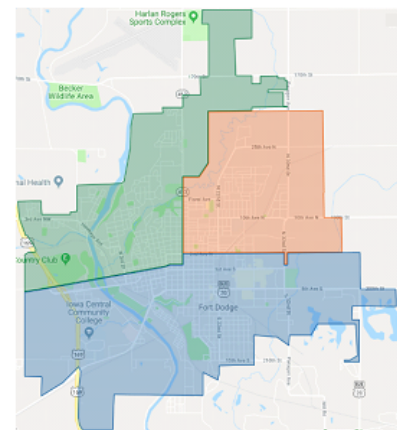

July							August							September							October							November							December							
Su	Mo	Tu	We	Th	Fr	Sa	Su	Mo	Tu	We	Th	Fr	Sa	Su	Mo	Tu	We	Th	Fr	Sa	Su	Mo	Tu	We	Th	Fr	Sa	Su	Mo	Tu	We	Th	Fr	Sa	Su	Mo	Tu	We	Th	Fr	Sa	
						1			1	2	3	4	5						1	2	1	2	3	4	5	6	7				1	2	3	4							1	2
2	3	4	5	6	7	8	6	7	8	9	10	11	12	3	4	5	6	7	8	9	8	9	10	11	12	13	14	5	6	7	8	9	10	11	3	4	5	6	7	8	9	
9	10	11	12	13	14	15	13	14	15	16	17	18	19	10	11	12	13	14	15	16	15	16	17	18	19	20	21	12	13	14	15	16	17	18	10	11	12	13	14	15	16	
16	17	18	19	20	21	22	20	21	22	23	24	25	26	17	18	19	20	21	22	23	22	23	24	25	26	27	28	19	20	21	22	23	24	25	17	18	19	20	21	22	23	
23	24	25	26	27	28	29	27	28	29	30	31	24	25	26	27	28	29	30	29	30	31	26	27	28	29	30	24	25	26	27	28	29	30	24	25	26	27	28	29	30		
30	31																									26	27	28	29	30	31											

Place carts curbside prior to 6:00 am on your scheduled pick up day, but not before 5:00 pm the day before scheduled pick up.

GARBAGE COLLECTION ROUTES

- MONDAY**
North of 2nd Ave N & East of 15th St. Also includes 17-127 N 32nd St and 3417 & 3439 5th Ave S
- TUESDAY**
Everything south of Central Ave on the west side of 15th St and south of 2nd Ave N on the east side of 15th St
- THURSDAY**
North of Central Ave and West of 15th St including Orchard Glen, Rolling Hills and 170th St

RECYCLING COLLECTION ROUTES

- EAST**
Everyone EAST of 15th St except for the area from the CNRR tracks south to Patterson Field Rd
- WEST**
Everyone WEST of 15th St and including Orchard Glen, Rolling Hills, 170th St, and the area from the CNRR tracks south to Patterson Field Rd