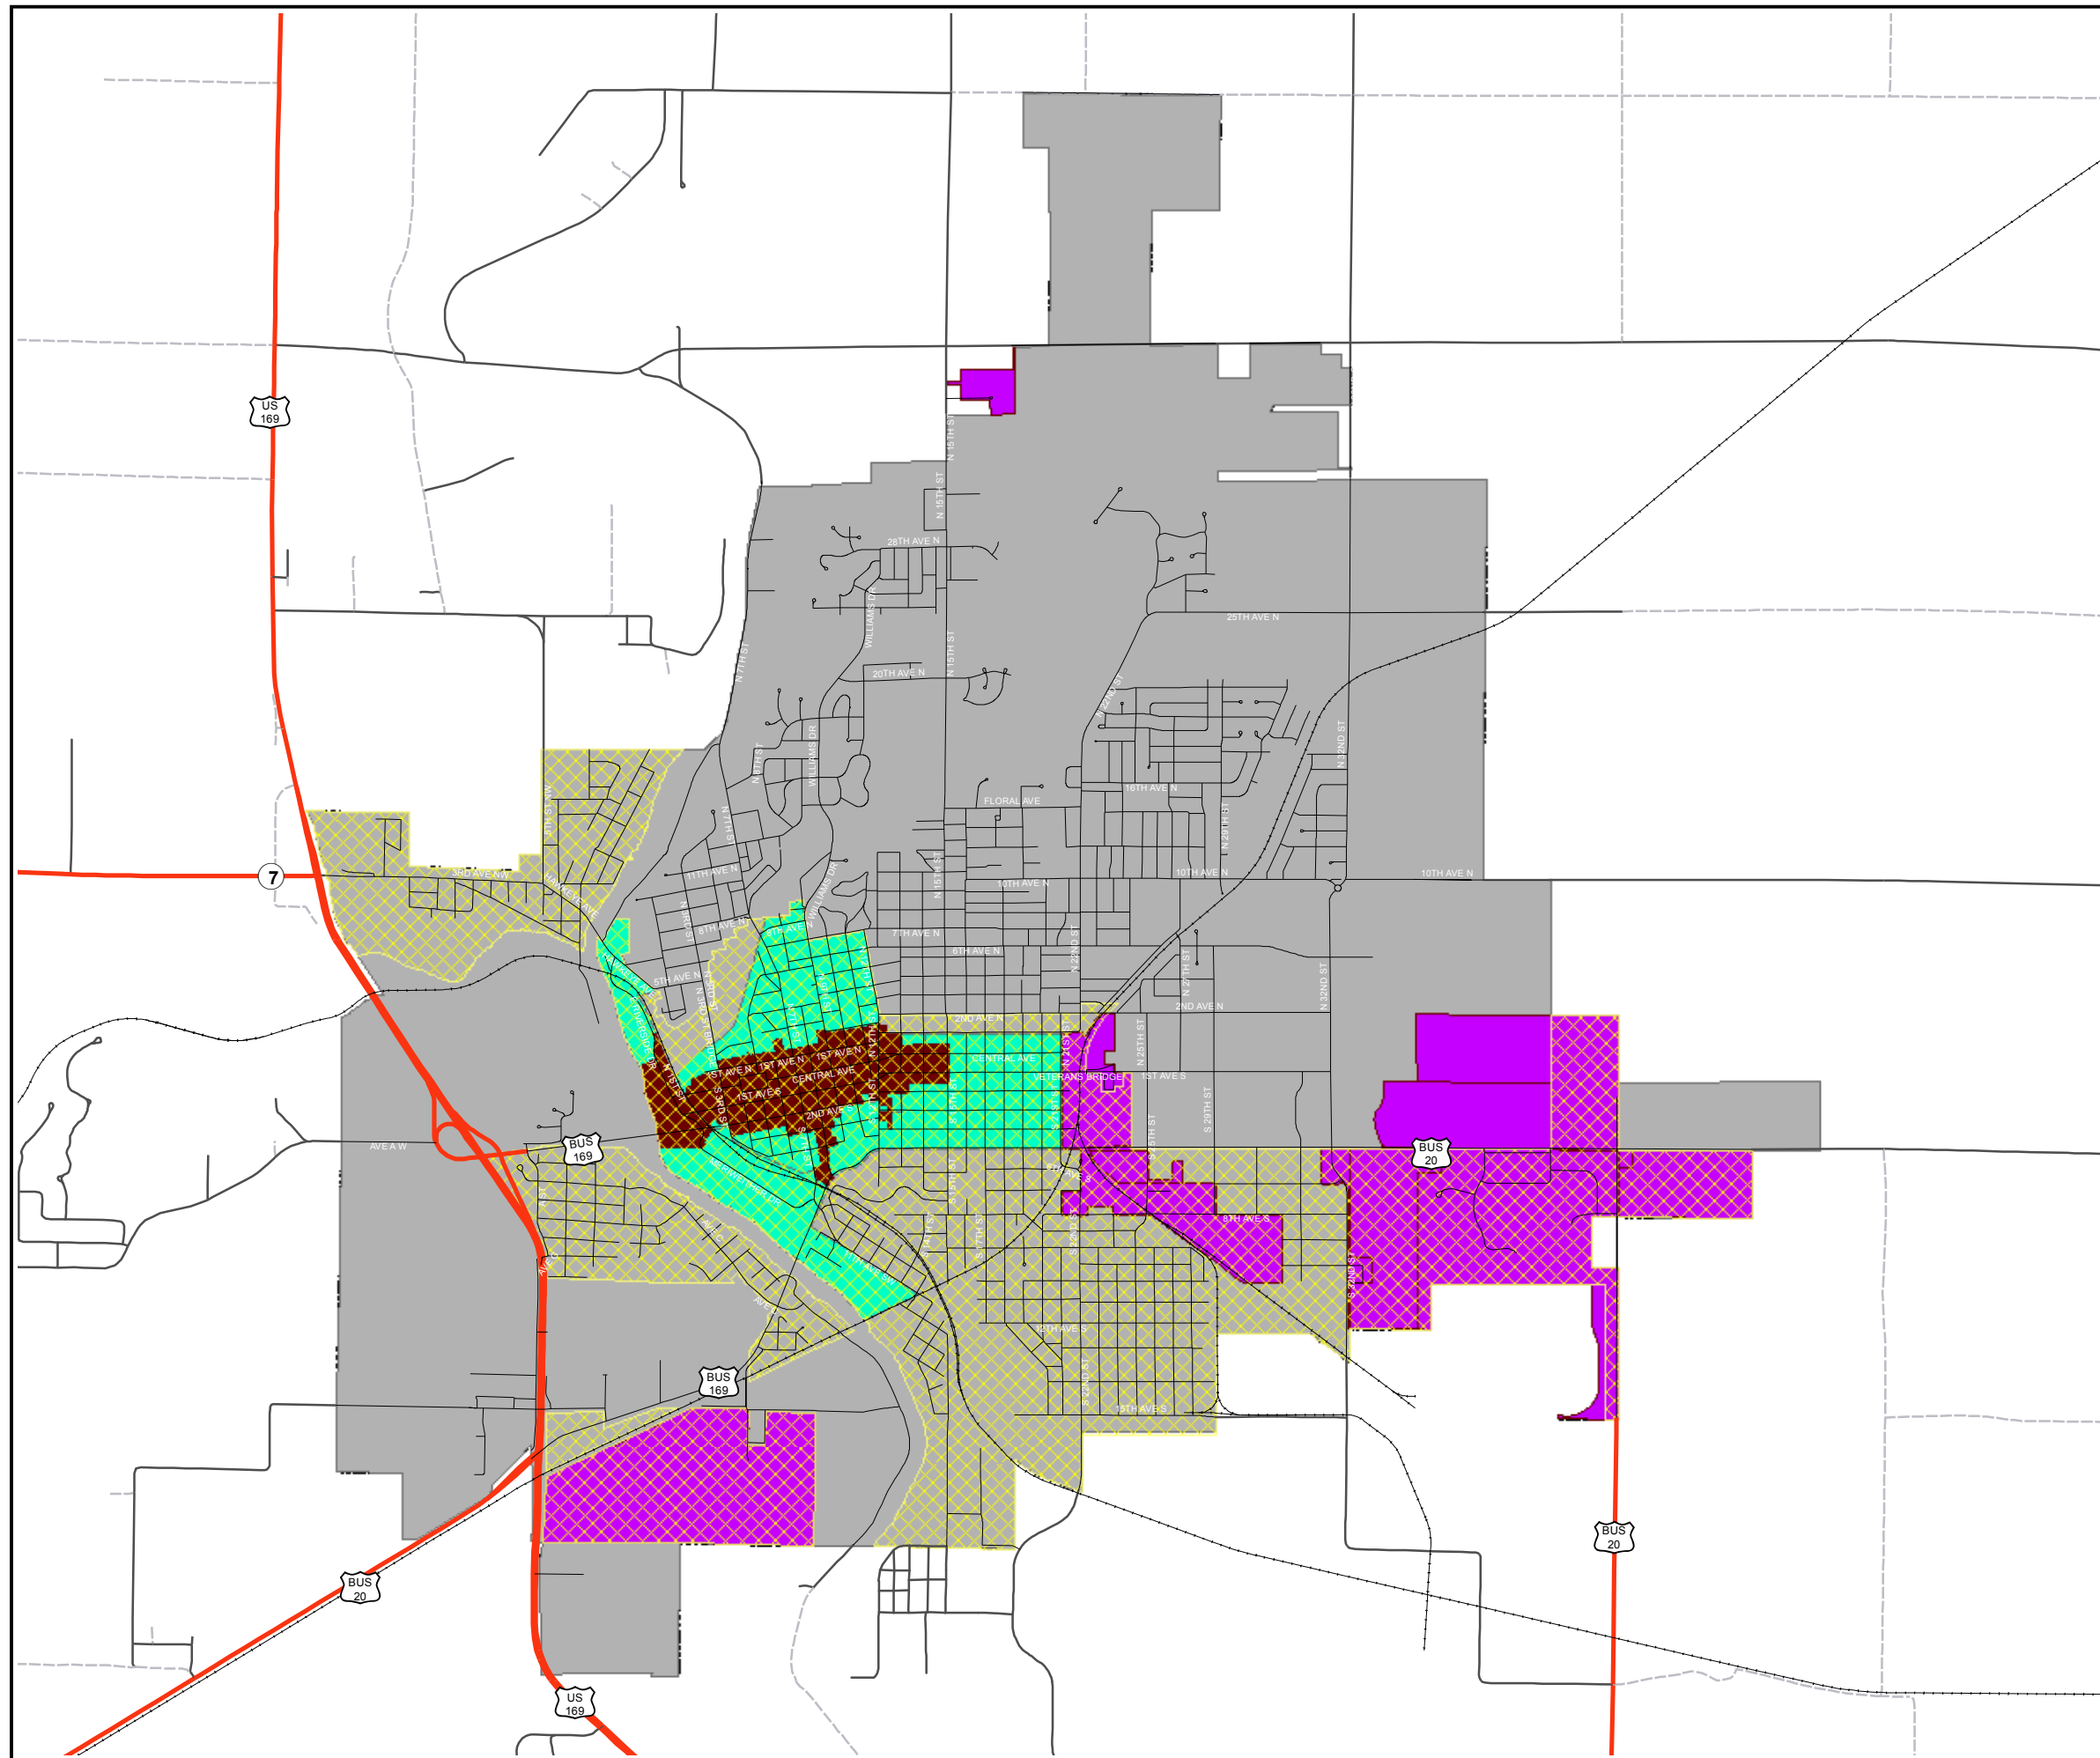

# 2013 URBAN REVITALIZATION AREA

5-6-2013

### Legend

-  Blighted Sub-District
-  Downtown Core
-  Downtown Sub-District
-  Industrial Sub-District
-  Consolidated Urban Revitalization Area